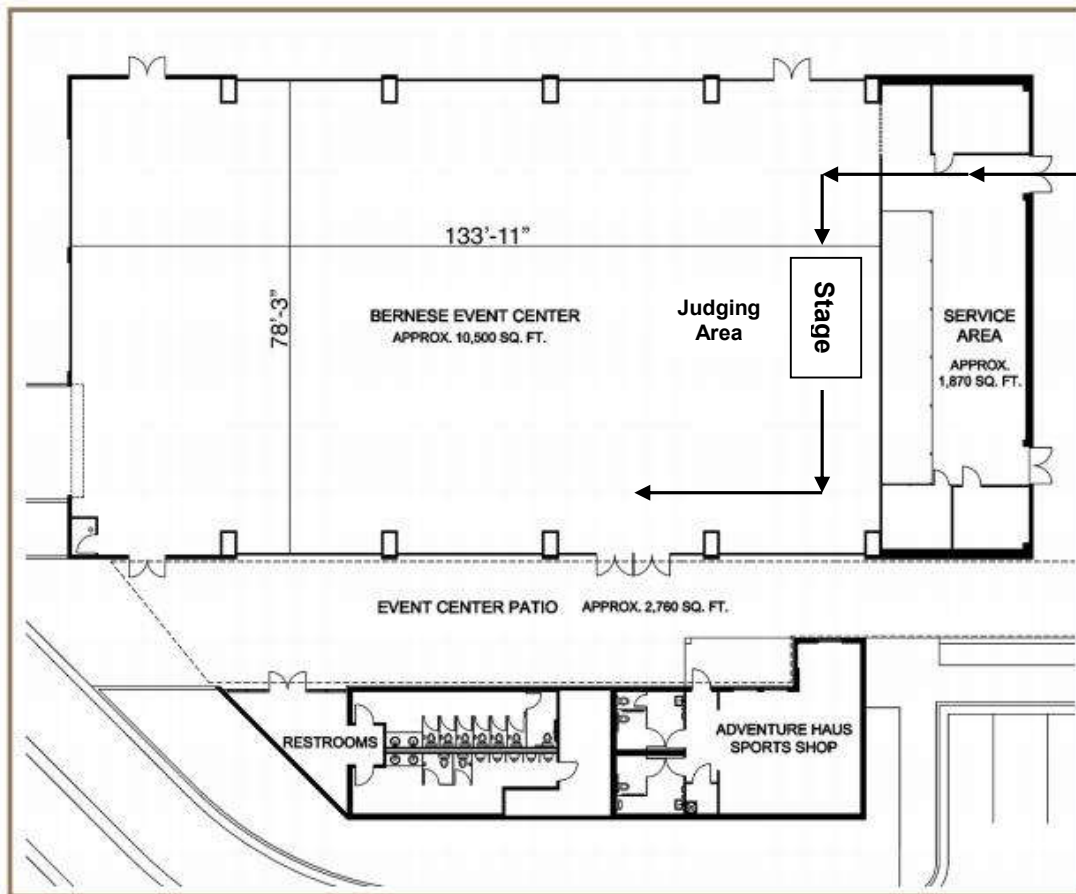

\* See venue floor plan

\*\* See hotel floor plan

Zermatt Conference Center (ZCC)

Rm A - ZCC (1st floor) / Neuchatel

Rm B - ZCC (1st floor) / Geneve

Rm C - ZCC (1st floor) / Uri

Rm D - ZCC (2nd floor) / St. Moritz

Rm E - ZCC (2nd floor) / Davos

Rm F - ZCC (2nd floor) / Matterhorn Ballroom

Note: Chorus pictures taken live (no photo room or posing onstage)

## Meeting Rooms / Seating Capacity

Meeting Room	Sq. Ft.	Sq. Meters	Ceiling Height	Classroom	Theater	Reception	Rounds of 8
Exhibit Center Interior	10,422	929	20'-32'	570	1,111	1,500	832
Pavilion Event Patio	2,769					284	224