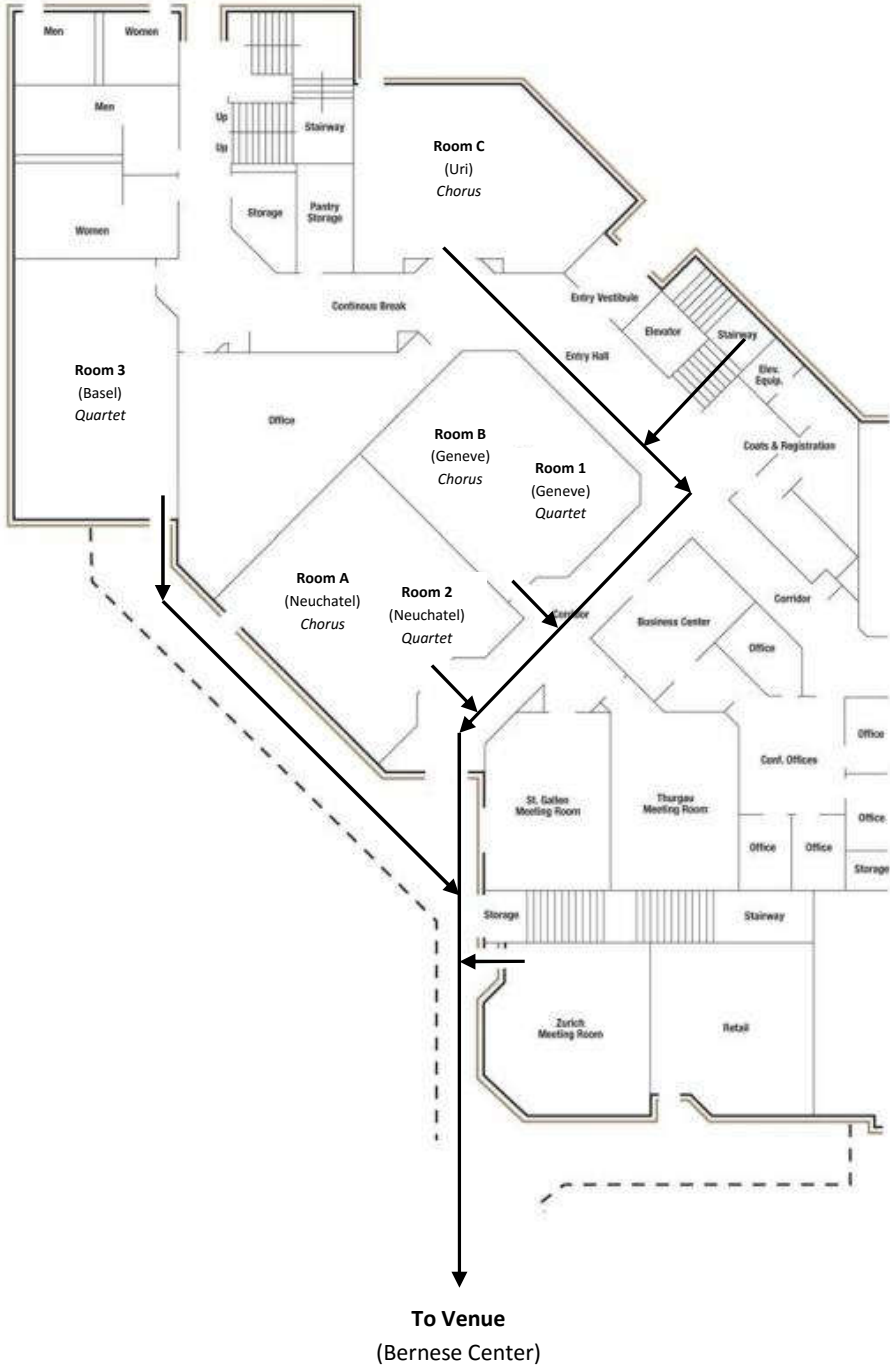

Floor Plans

FIRST FLOOR – CONFERENCE CENTER