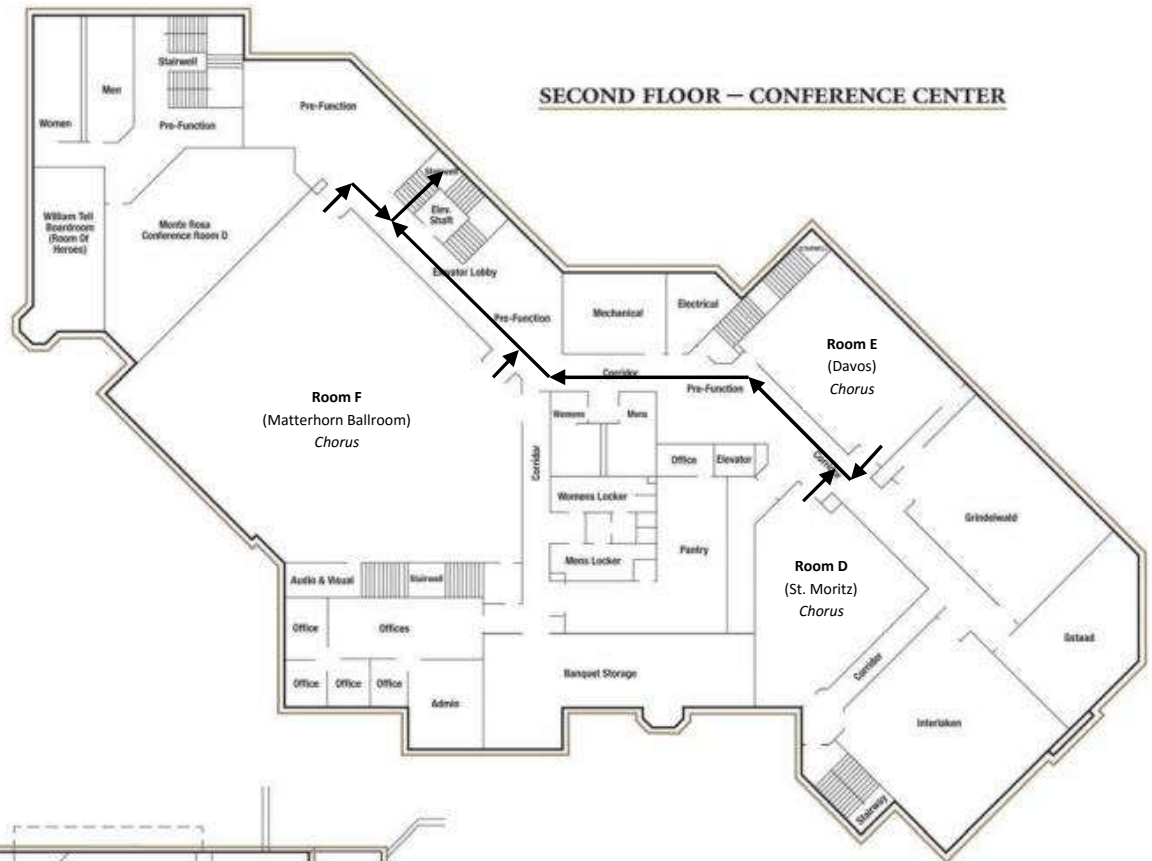

Zermatt Resort – Matterhorn Conference Center